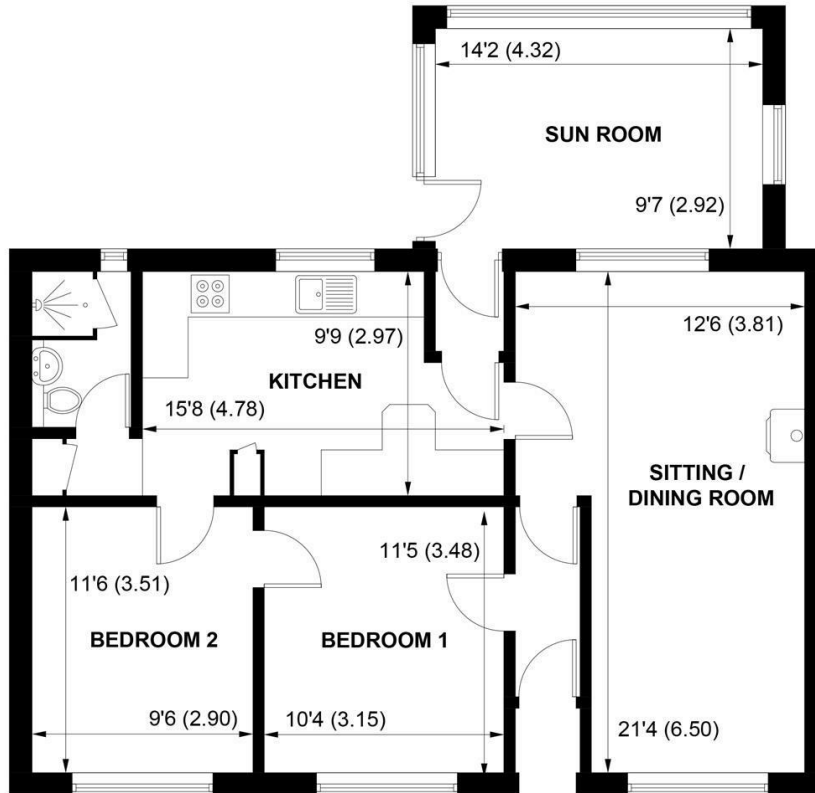

SW

Sims Williams

CLANWILLIAM, PARK ROAD, BARNHAM, SUSSEX, PO22 0AQ

APPROXIMATE GROSS INTERNAL AREA = 858 SQ FT / 79.7 SQ M

**NOT TO SCALE (For illustrative purposes only as defined by RICS Code of Measuring Practice) 2021 ©
Produced for Sims Williams**

Accommodation comprises entrance hall leading to a good size lounge/diner with wood burning stove.

The kitchen is fitted with a range of units with fitted electric oven and hob with extractor, space for further appliances, a breakfast bar, and a door to a sun lounge.

There are 2 double bedrooms. The shower room has a shower cubicle, wash basin with cupboard underneath and a WC,

The rear garden is a particular feature and measures in excess of 200ft and backs onto a field. It is mainly to lawn with patio area. There are various mature fruit trees, a greenhouse and workshops/sheds. The front garden is enclosed with a further area of lawn and gates leading to parking for a minimum of 2 cars along with a lean-to car port.